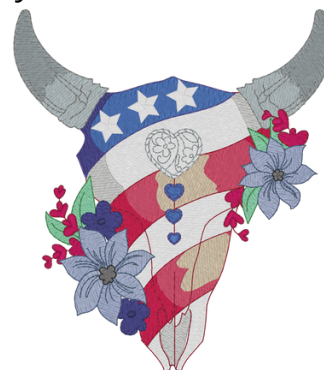

Dakota Collectibles

Embroidery & Crystal **COMBOS**

**Heat Press
or
Iron On**

Order #REPA09

Beautiful ideas begin with embroidery and crystals!

Patriotic Skull

Order #REPA09

Finished design size: 7.00" w x 9.00"h

PATRIOTIC SKULL

File: CF0935 (25)

4.89"W X 5.54"H

ST: 30,329 (15)

Colors: 23

- 1. White (1001)**
- 2. Lt. Silver (1010)**
- 3. Lt. Lt. Rust (1217)**
- 4. Lt. Red3 (1154)**
- 5. Lt. Red2 (1184)**
- 6. Med. Red2 (1181)**
- 7. Med. Periwinkle (1335)**
- 8. Dk. Dk. Lavender (1322)**
- 9. Dk. Purple (1112)**
- 10. White (1001)**
- 11. Dk. Silver (1012)**
- 12. Med. Gray (1118)**
- 13. Dk. Gray (1288)**
- 14. Mint2 (1302)**
- 15. Dk. Fuchsia (1187)**
- 16. Lt. Green (1369)**
- 17. Med. Red2 (1181)**
- 18. Dk. Dk. Lavender (1322)**
- 19. Dk. Dk. Lavender2 (1343)**
- 20. Lavender2 (1261)**
- 21. Dk. Blue Gray (1364)**
- 22. Dk. Dk. Silver (1287)**
- 23. Black (1000)**