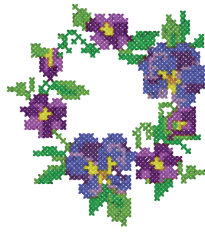

CROSS STITCH ROSES*

File: KC1408 (19)
3.85"W X 3.42"H
ST: 14,646 (12)
Colors: 6
1. Lt Fuchsia
2. Fuchsia2
3. Dk. Dk. Pink
4. Dk. Dk. Plum
5. Med. Green
6. Dk. Lime

PANSY & VIOLA WREATH*

File: KC1409 (19)
3.45"W X 3.85"H
ST: 13,423 (12)
Colors: 10
1. Dk. Dk. Purple
2. Purple
3. Med. Yellow3
4. Med. Lime
5. Green2
6. Dk. Dk. Lavender
7. Med. Periwinkle
8. Tangerine
9. Lavender2
10. Med. Periwinkle
11. Dk. Yellow
12. Med. Lime

CROSS STITCH FLOWERS*

File: KC1410 (19)
3.83"W X 3.15"H
ST: 10,370 (12)
Colors: 9
1. Dk. Lime
2. Green2
3. Med. Yellow3
4. Lt. Tangerine
5. Med. Red
6. Dk. Peach
7. Dk. Dk. Purple
8. Lt. Purple
9. Yellow2
10. Dk. Lime

CROSS STITCH FLOWERS*

File: KC1411 (19)
3.60"W X 3.44"H
ST: 16,378 (12)
Colors: 11
1. Dk. Blue6
2. Blue6
3. Lt Fuchsia
4. Pearl
5. Fuchsia2
6. Med. Plum
7. Green2
8. Dk. Lime
9. Med. Green
10. Lt. Tangerine
11. Med. Tangerine

CROSS STITCH DAISY WREATH*

File: KC1416 (19)
3.64"W X 3.43"H
ST: 12,302 (12)
Colors: 6
1. Dk. Silver
2. Lt. Charcoal
3. Tangerine
4. Lt. Tangerine2
5. Green2
6. Med. Green

CROSS STITCH CORNFLOWERS*

File: KC1417 (19)
2.64"W X 3.88"H
ST: 9,456 (12)
Colors: 6
1. Med. Periwinkle
2. Dk. Dk. Lavender
3. Lt. Purple
4. Med. Green
5. Green2
6. Dk. Lime