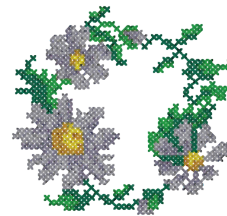

CROSS STITCH FLOWERS*

File: KC1411 (19)
3.60"W X 3.44"H
ST: 16,378 (12)
Colors: 11
1. Dk. Blue6
2. Blue6
3. Lt Fuchsia
4. Pearl
5. Fuchsia2
6. Med. Plum
7. Green2
8. Dk. Lime
9. Med. Green
10. Lt. Tangerine
11. Med. Tangerine

CROSS STITCH DAISIES*

File: KC1412 (19)
2.81"W X 3.86"H
ST: 10,359 (12)
Colors: 6
1. Lt. Charcoal
2. Silver
3. Lt. Tangerine2
4. Tangerine
5. Dk. Dk. Avocado
6. Avocado2

CROSS STITCH SPRING FLOWERS*

File: KC1413 (19)
3.42"W X 3.42"H
ST: 13,720 (12)
Colors: 9
1. Med. Lime
2. Dk. Dk. Lavender2
3. Med. Periwinkle
4. Lt. Lt. Lavender
5. Plum2
6. Dk. Dk. Plum2
7. Med. Plum
8. Yellow
9. Pink2

CROSS STITCH FLOWERS*

File: KC1414 (19)
3.85"W X 1.77"H
ST: 6,703 (12)
Colors: 6
1. Med. Red
2. Lt. Red
3. Green2
4. Dk. Dk. Purple
5. Lt. Purple
6. Lt. Tangerine2

CROSS STITCH FLOWER WREATH*

File: KC1415 (19)
3.57"W X 3.44"H
ST: 13,737 (12)
Colors: 7
1. Dk. Lime
2. Med. Green
3. Fuchsia2
4. Lt. Lt. Tangerine
5. Dk. Peach
6. Peach
7. Lt. Red3

CROSS STITCH DAISY WREATH*

File: KC1416 (19)
3.64"W X 3.43"H
ST: 12,302 (12)
Colors: 6
1. Dk. Silver
2. Lt. Charcoal
3. Tangerine
4. Lt. Tangerine2
5. Green2
6. Med. Green

CROSS STITCH CORNFLOWERS*

File: KC1417 (19)
2.64"W X 3.88"H
ST: 9,456 (12)
Colors: 6
1. Med. Periwinkle
2. Dk. Dk. Lavender
3. Lt. Purple
4. Med. Green
5. Green2
6. Dk. Lime