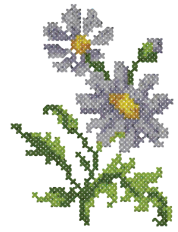

CROSS STITCH ROSES*

File: KC1408 (19)
3.85"W X 3.42"H
ST: 14,646 (12)
Colors: 6
1. Lt Fuchsia
2. Fuchsia2
3. Dk. Dk. Pink
4. Dk. Dk. Plum
5. Med. Green
6. Dk. Lime

PANSY & VIOLA WREATH*

File: KC1409 (19)
3.45"W X 3.85"H
ST: 13,423 (12)
Colors: 10
1. Dk. Dk. Purple
2. Purple
3. Med. Yellow3
4. Med. Lime
5. Green2
6. Dk. Dk. Lavender
7. Med. Periwinkle
8. Tangerine
9. Lavender2
10. Med. Periwinkle
11. Dk. Yellow
12. Med. Lime

CROSS STITCH FLOWERS*

File: KC1410 (19)
3.83"W X 3.15"H
ST: 10,370 (12)
Colors: 9
1. Dk. Lime
2. Green2
3. Med. Yellow3
4. Lt. Tangerine
5. Med. Red
6. Dk. Peach
7. Dk. Dk. Purple
8. Lt. Purple
9. Yellow2
10. Dk. Lime

CROSS STITCH FLOWERS*

File: KC1411 (19)
3.60"W X 3.44"H
ST: 16,378 (12)
Colors: 11
1. Dk. Blue6
2. Blue6
3. Lt Fuchsia
4. Pearl
5. Fuchsia2
6. Med. Plum
7. Green2
8. Dk. Lime
9. Med. Green
10. Lt. Tangerine
11. Med. Tangerine

CROSS STITCH DAISY WREATH*

File: KC1416 (19)
3.64"W X 3.43"H
ST: 12,302 (12)
Colors: 6
1. Dk. Silver
2. Lt. Charcoal
3. Tangerine
4. Lt. Tangerine2
5. Green2
6. Med. Green

CROSS STITCH CORNFLOWERS*

File: KC1417 (19)
2.64"W X 3.88"H
ST: 9,456 (12)
Colors: 6
1. Med. Periwinkle
2. Dk. Dk. Lavender
3. Lt. Purple
4. Med. Green
5. Green2
6. Dk. Lime